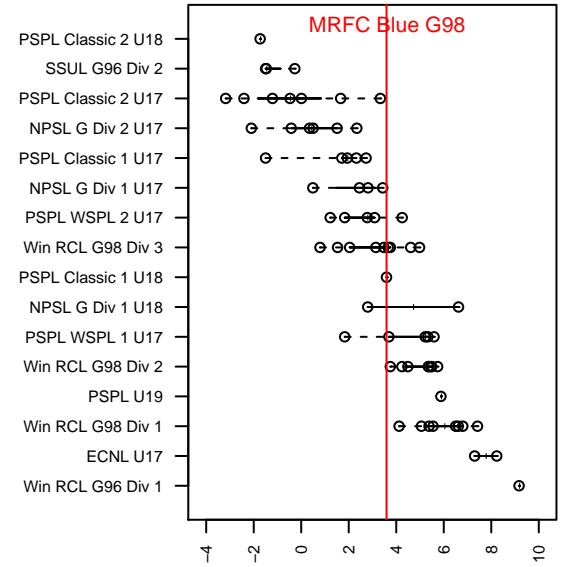

**attack and defense rating
relative to others at age
and all opponents in last 13 months**