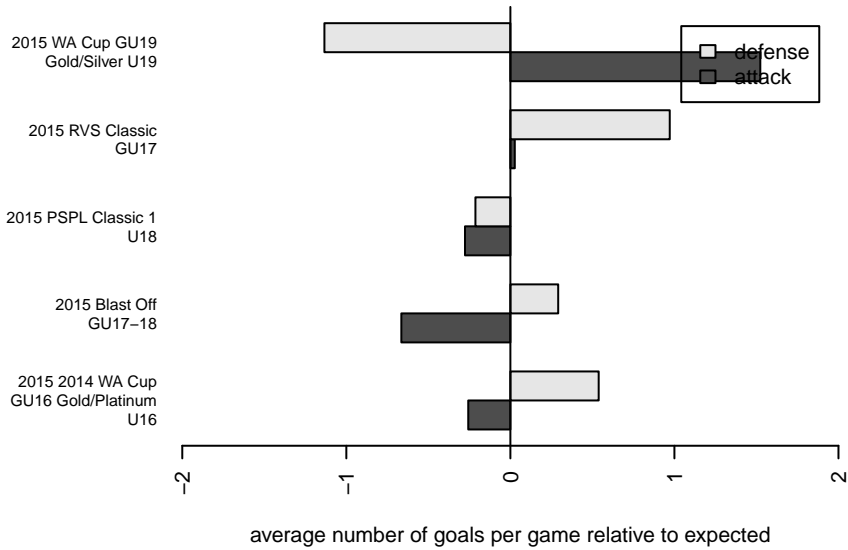

Performance relative to 13 month average