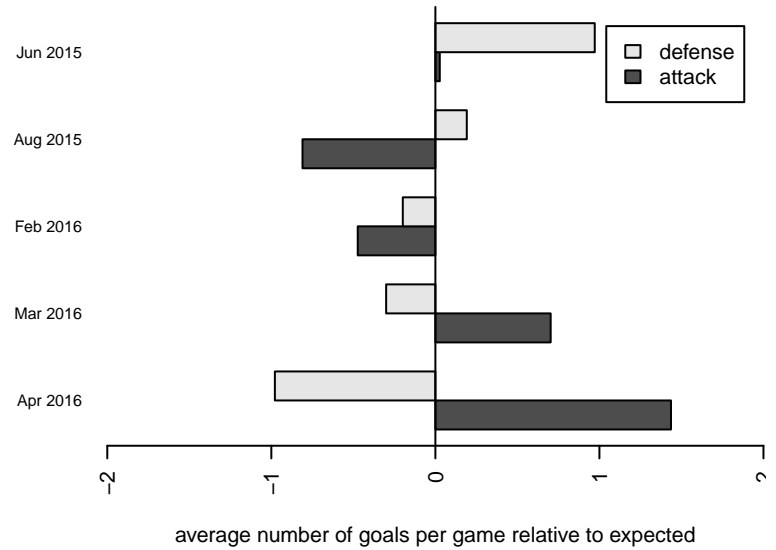

Performance relative to 13 month average