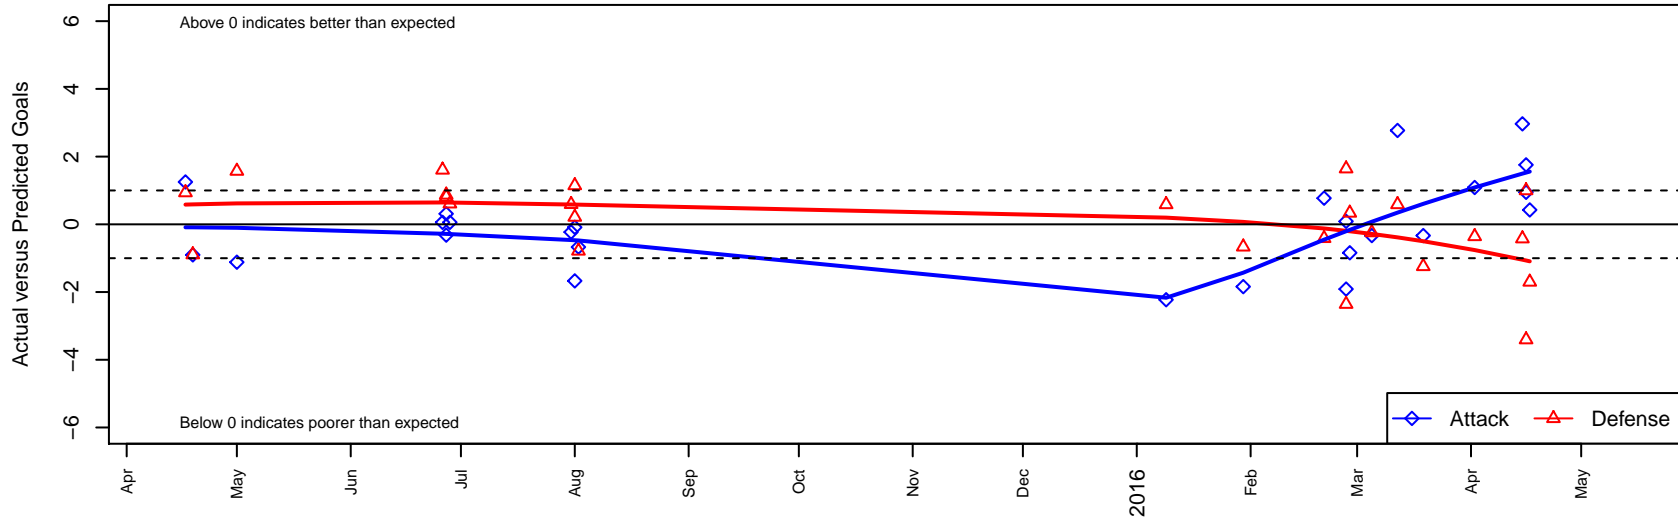

MRFC Blue G98

Mount Rainier FC
 Bonney Lake, WA
 G98 total strength=1481
 attack=17.78 defense=6.32
 fall league = PSPL Classic 1 U18

alt names used:
 MT. RAINIER FC MRFC G98 BLUE (WA)
 MRFC G98 Blue

Venues played:
 2015 2014 WA Cup GU16 Gold/Platinum U16
 2015 RVS Classic GU17
 2015 Blast Off GU17-18
 2015 PSPL Classic 1 U18
 2015 WA Cup GU19 Gold/Silver U19

MRFC Blue G98
 Dots are actual minus expected GF (blue circles) and GA (red triangles).
 Blue line is smoothed change in attack strength. Red is smoothed change in defense strength.

**attack and defense variance (black dot)
relative to other teams
and top 10 in region**